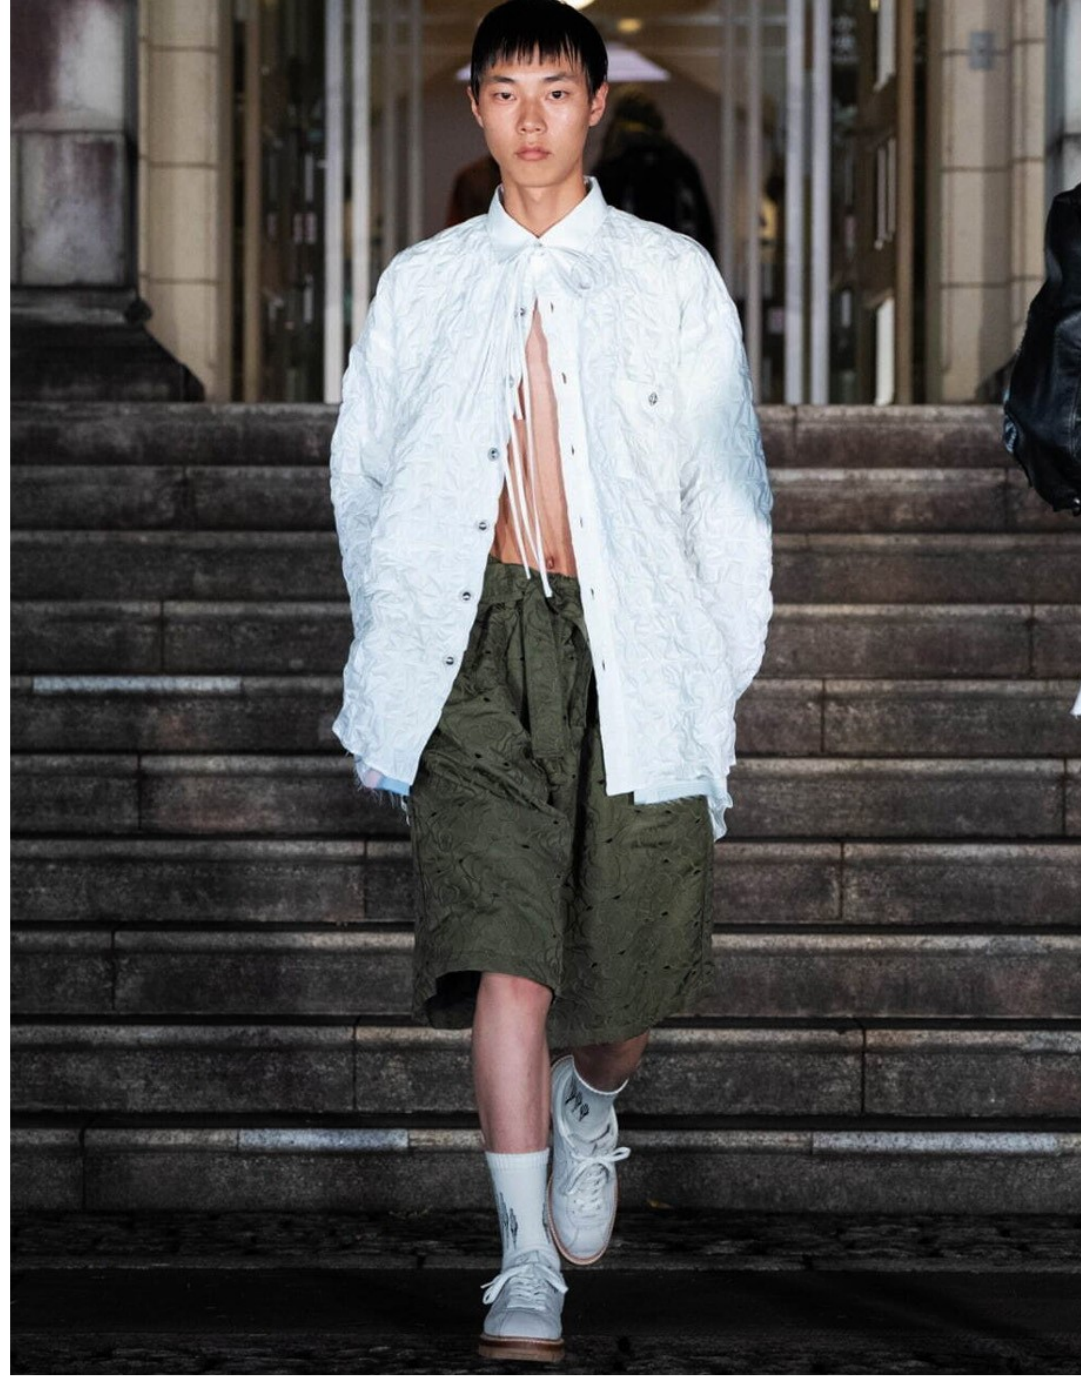

Lim

height:182 chest:80 waist:62.5 hips:89 shoes:27.5

306 1-11-11 Jingumae Shibuya-ku Tokyo  
tel:+81 3 5770 5450 mail:info@bnm-jp.com  
hp:www.bnm-jp.com

**bNm**  
Be Natural Models